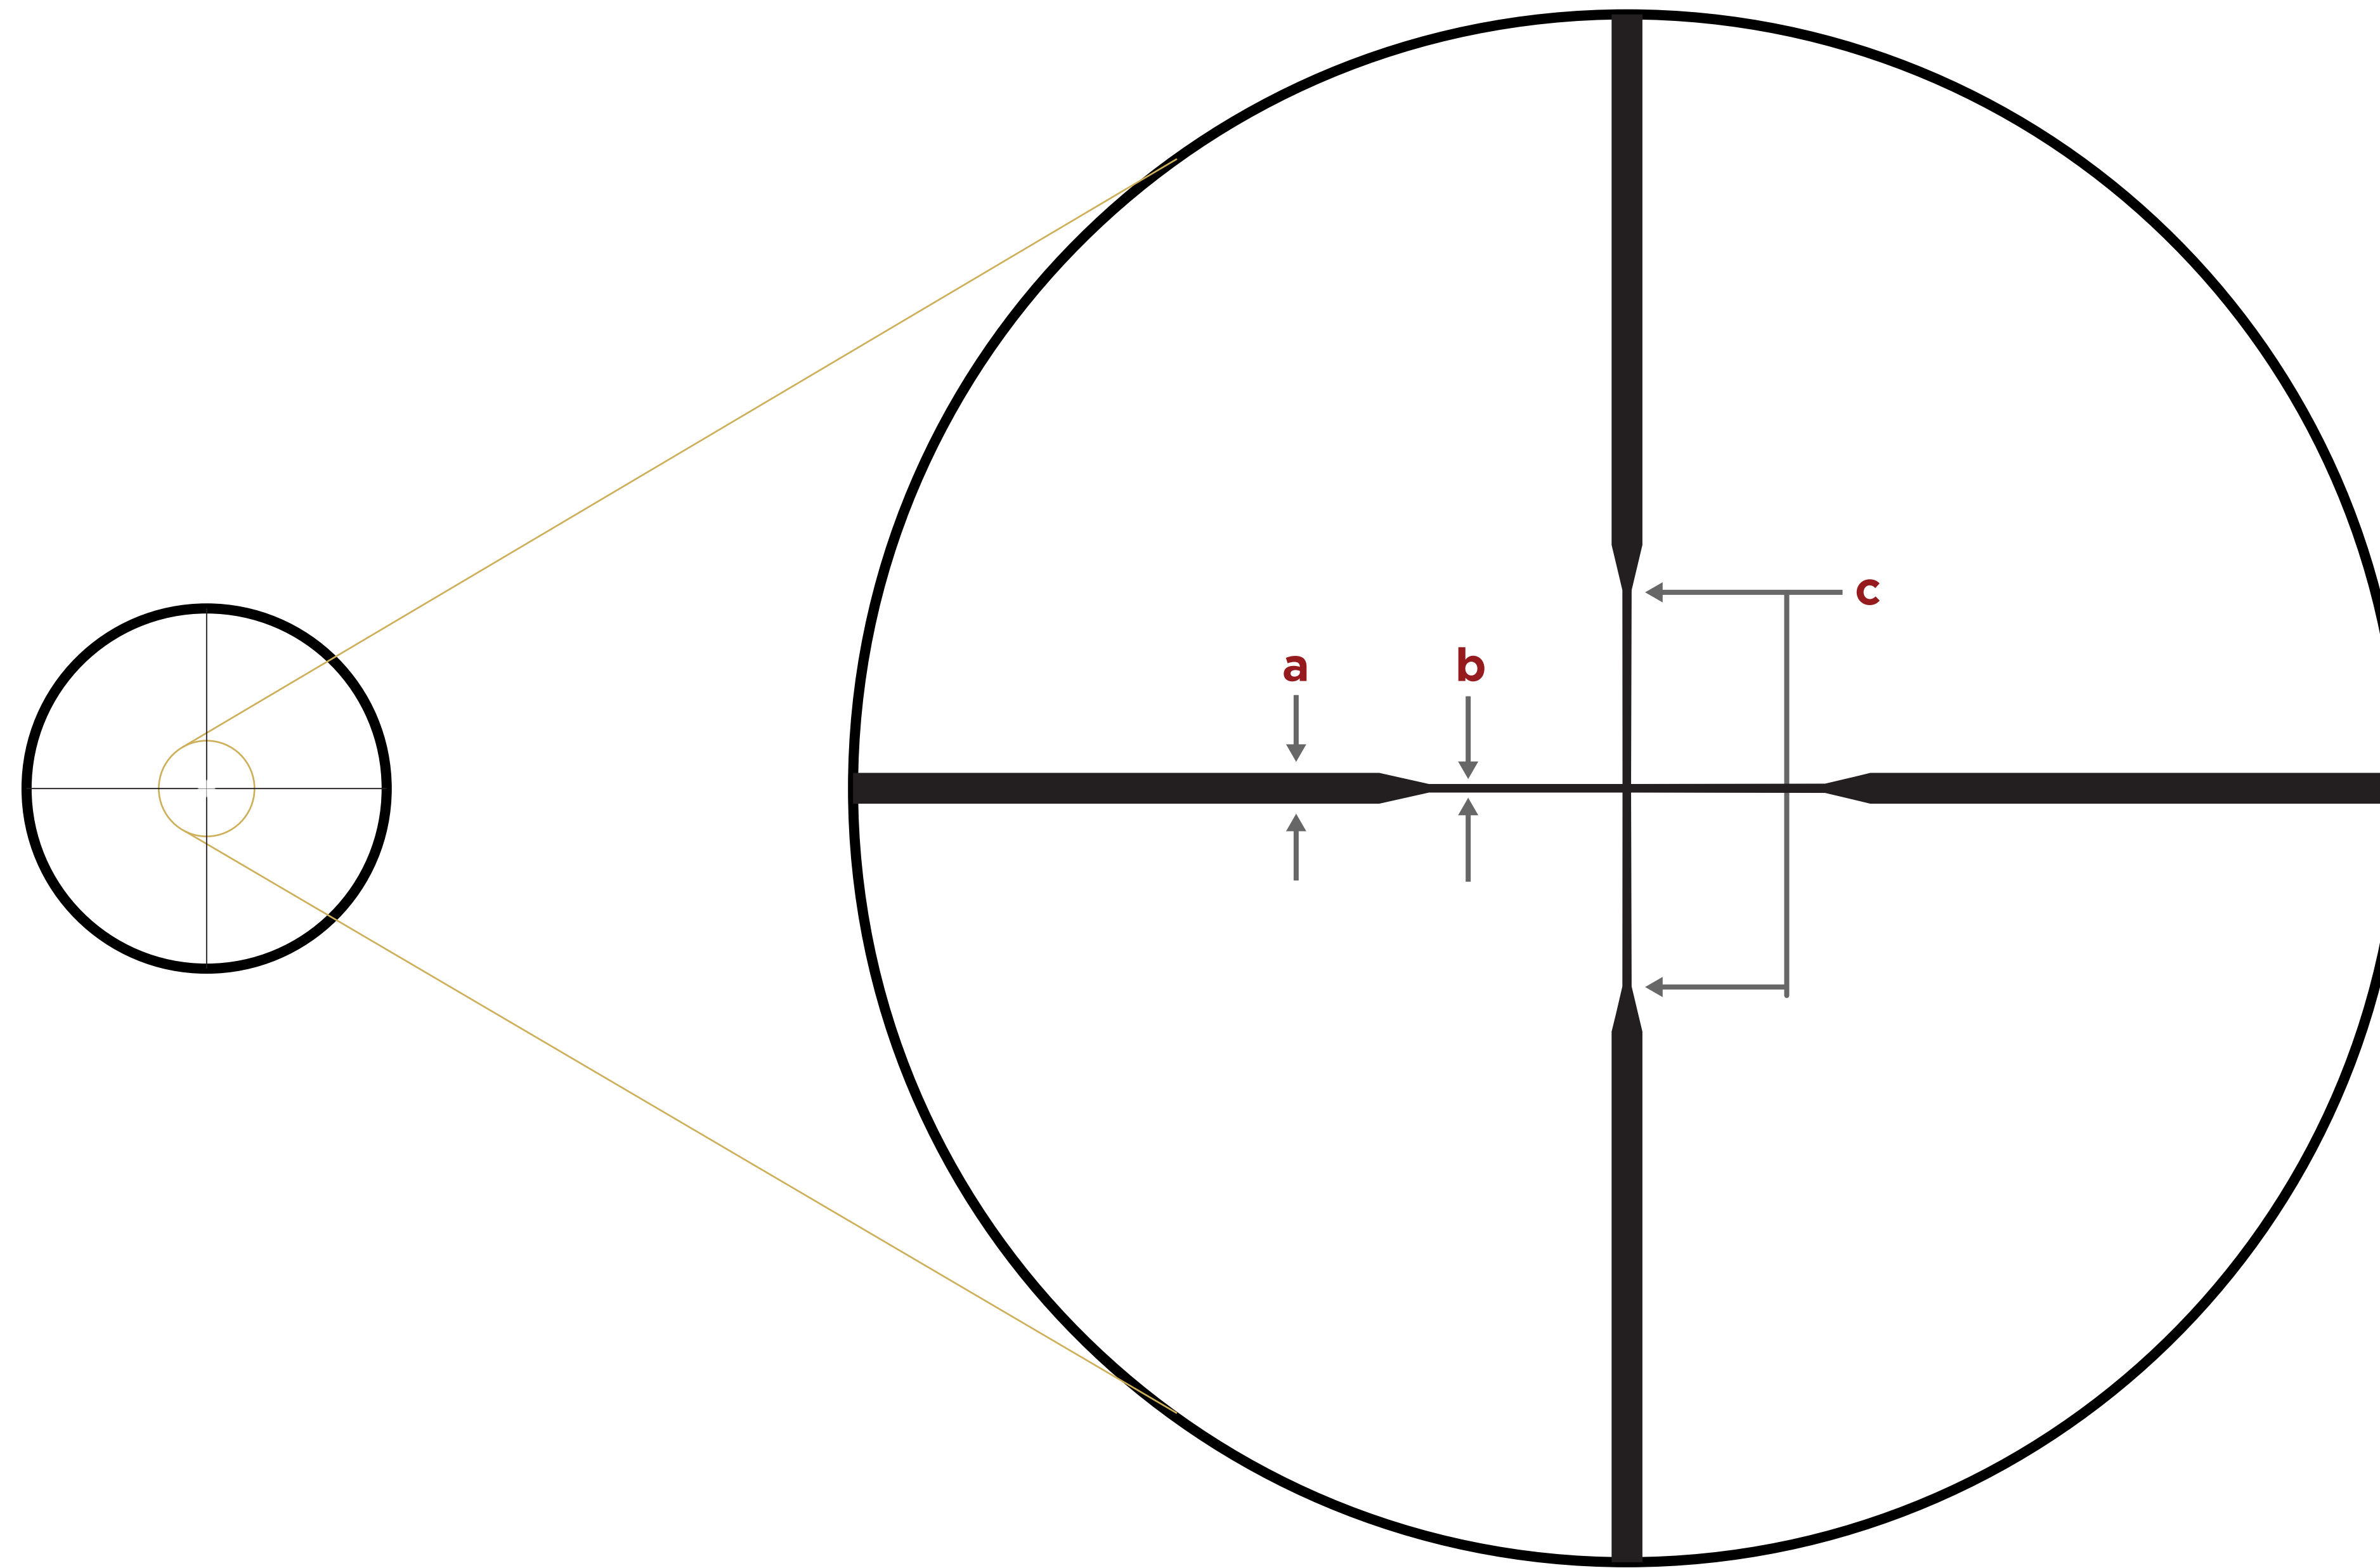

**LEUPOLD**

# Fine Duplex

VX-3HD, VX-Freedom, FX-I

SERIES	a = HEAVY LINE		b = THIN LINE		c = THIN OPENING	
	HIGH - X	LOW - X	HIGH - X	LOW - X	HIGH - X	LOW - X
VX-3HD						
6.5-20x	0.2	0.7	0.1	0.3	2.9	8.7
VX-FREEDOM						
3-9x	0.5	1.5	0.2	0.6	6.1	18.3
FX-I						
4x	1.3	-	0.4	-	16.5	-