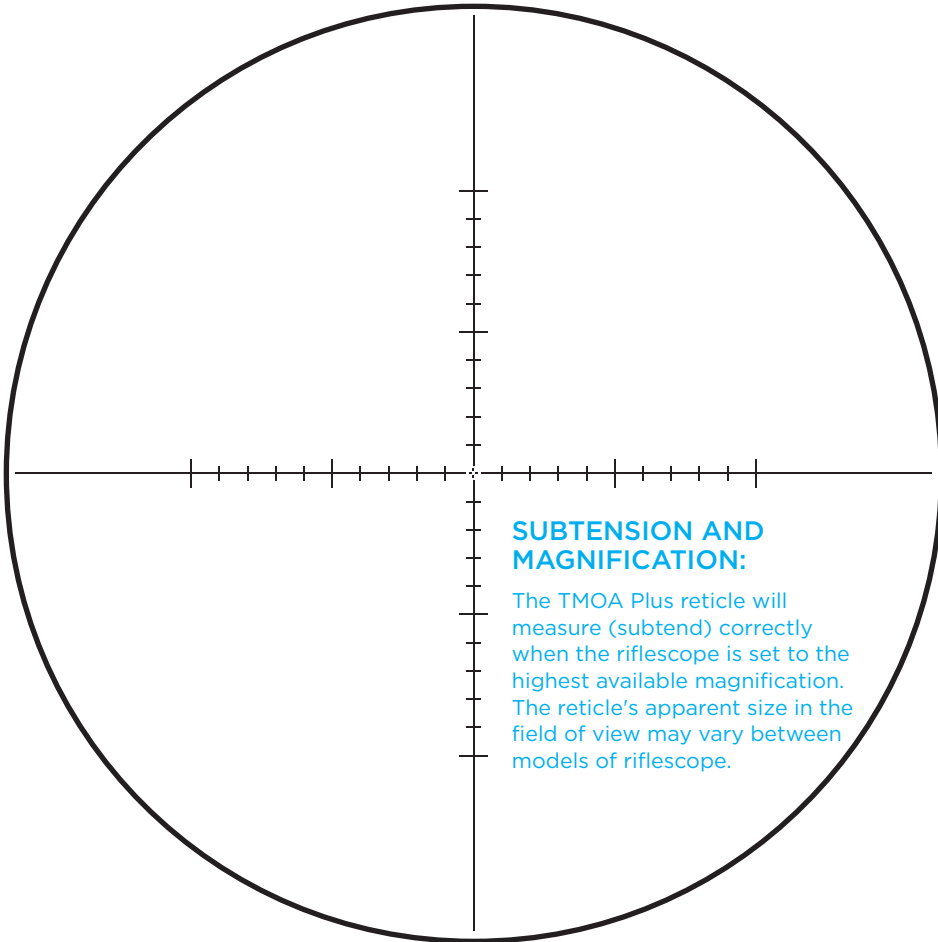

**FULL RETICLE**

**SUBTENSION AND MAGNIFICATION:**

The TMOA Plus reticle will measure (subtend) correctly when the riflescope is set to the highest available magnification. The reticle's apparent size in the field of view may vary between models of riflescope.

**CENTER OF RETICLE**
