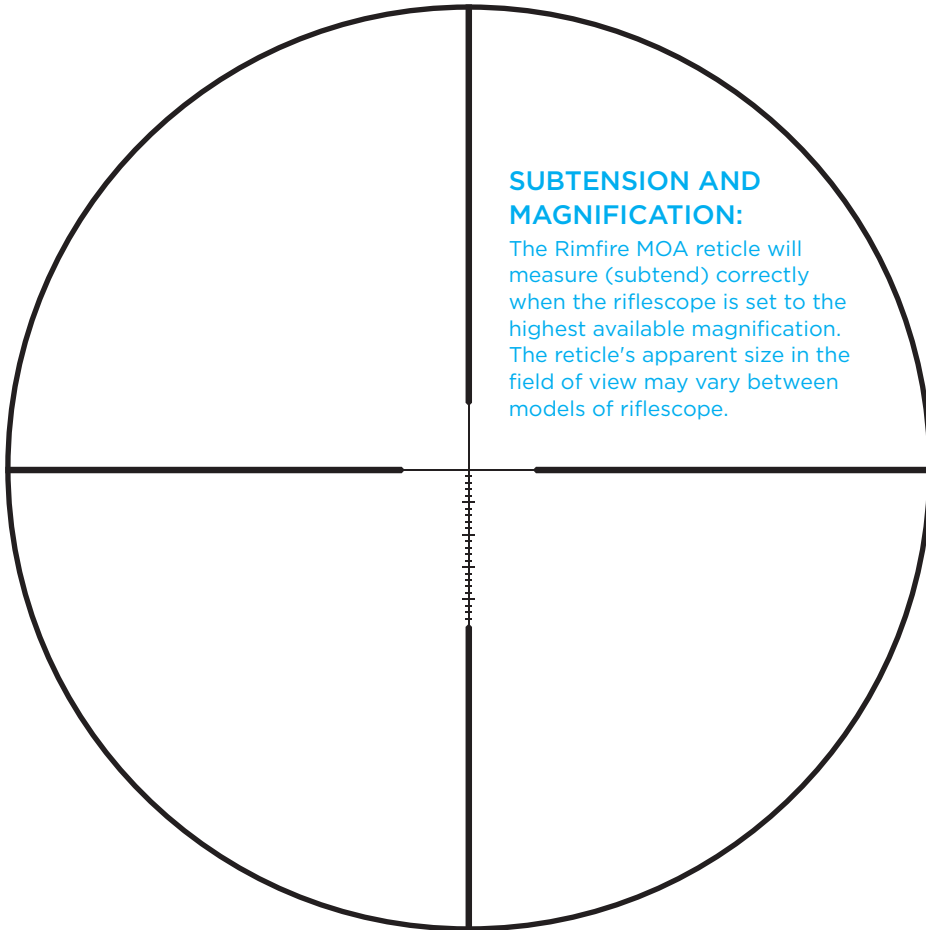

**FULL RETICLE**

**SUBTENSION AND  
MAGNIFICATION:**

The Rimfire MOA reticle will measure (subtend) correctly when the riflescope is set to the highest available magnification. The reticle's apparent size in the field of view may vary between models of riflescope.