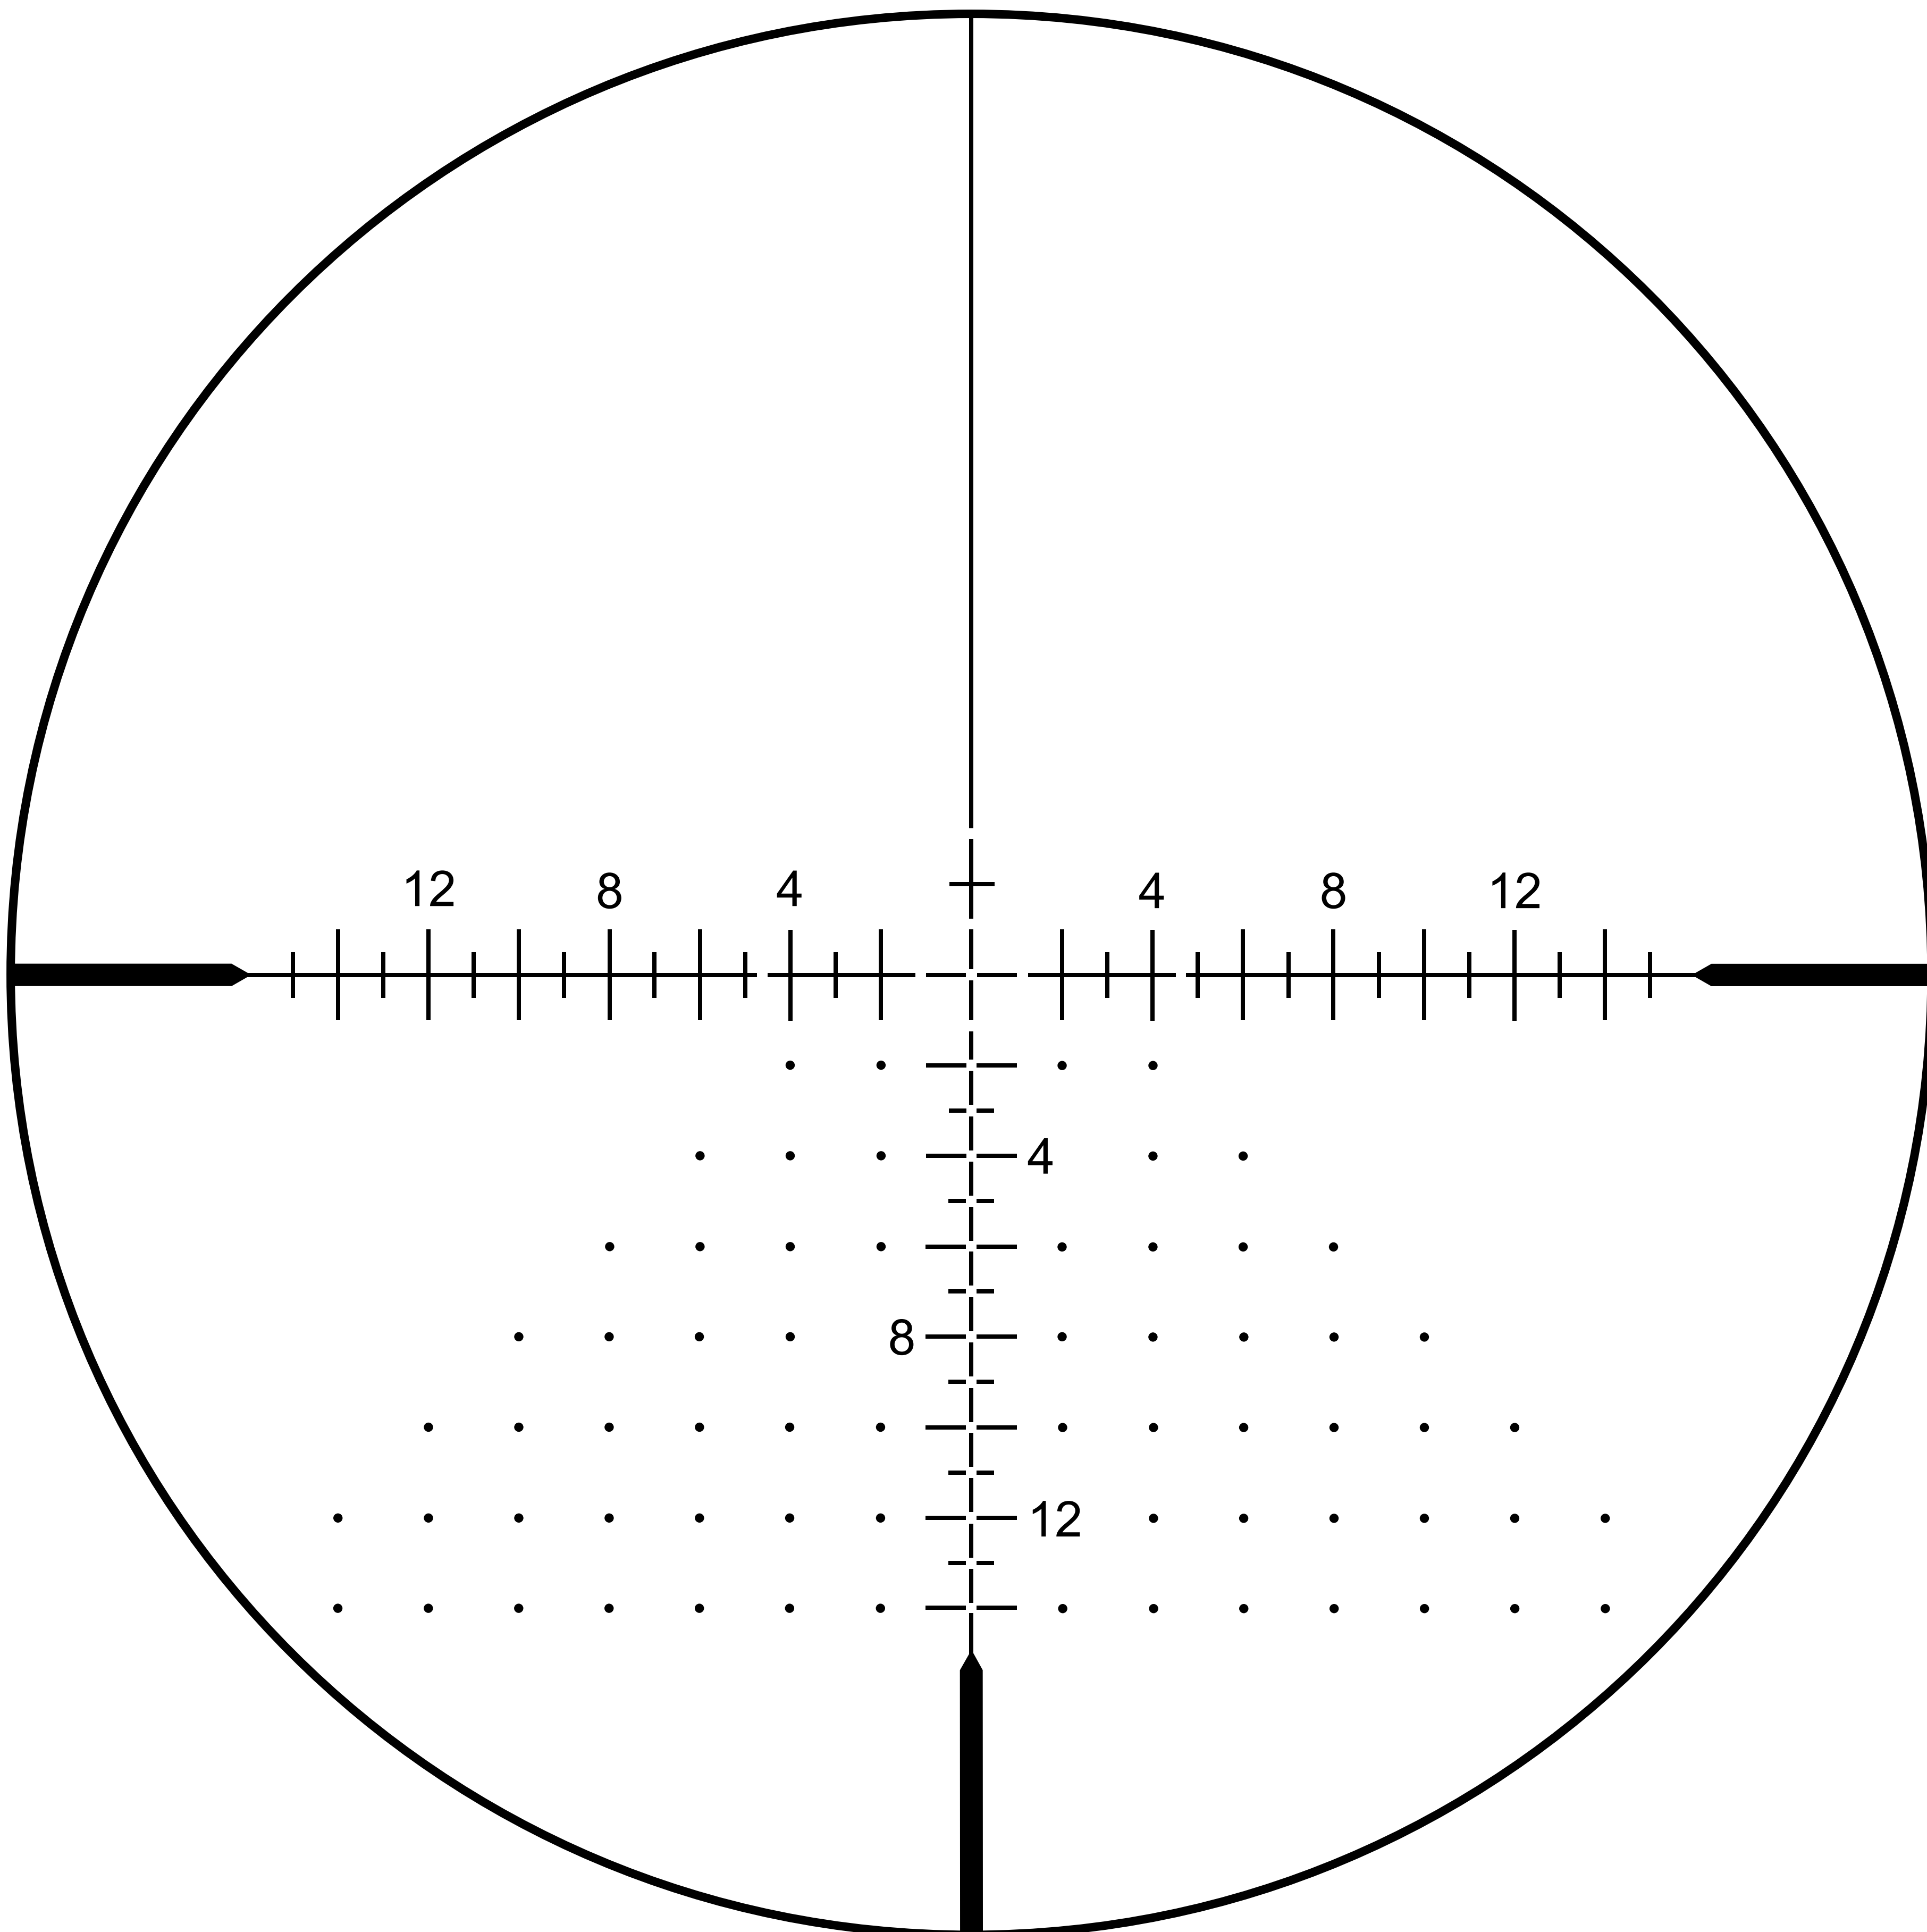

# IMPACT-14 MOA VX-5HD

FULL RETICLE

**SUBTENSION AND MAGNIFICATION:**

The Impact-14 MOA will measure (subtend) correctly when the riflescope is set to the highest available magnification. The reticle's apparent size in the field of view may vary between model's of riflescope.