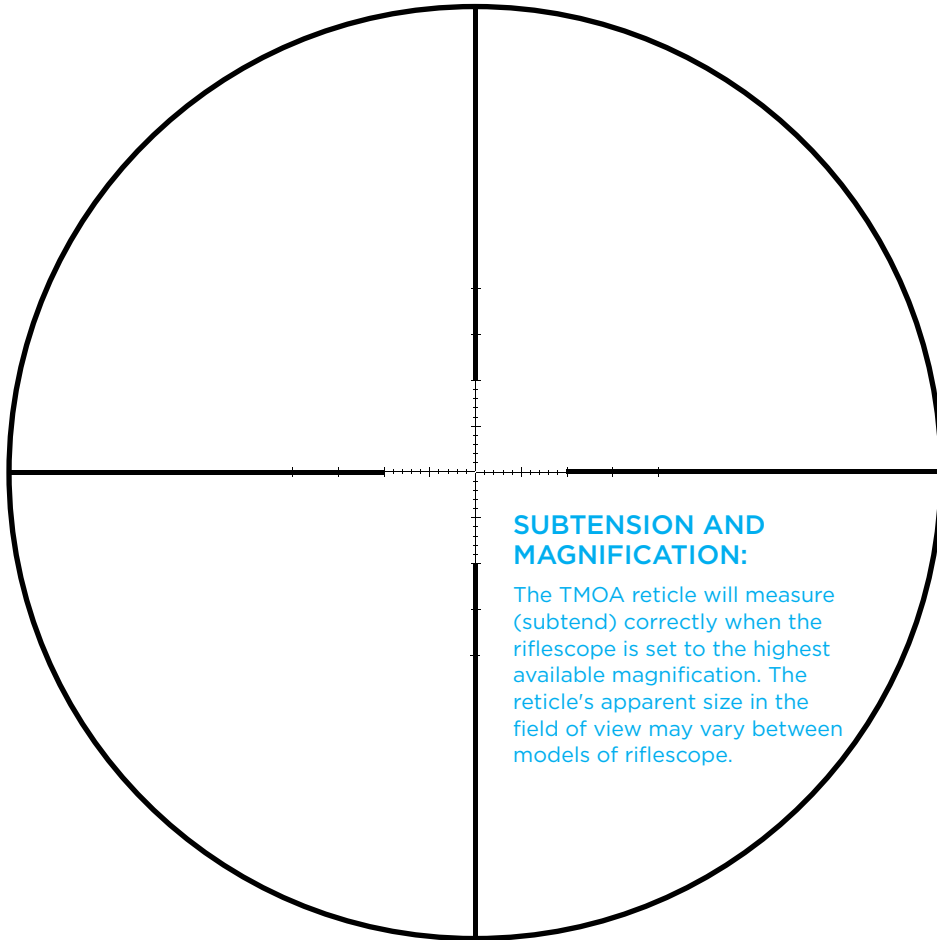

FULL RETICLE

**SUBTENSION AND
 MAGNIFICATION:**

The TMOA reticle will measure (subtend) correctly when the riflescope is set to the highest available magnification. The reticle's apparent size in the field of view may vary between models of riflescope.