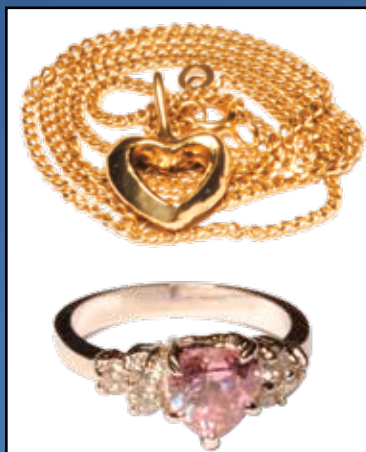

- **7"x10" elliptical searchcoil**

Offers more coverage, depth.\*

- **Notch Discrimination**

Modify discrim patterns for what you seek.

Other features:

- **Pinpoint** This non-motion All-Metal function is used to precisely locate a detected target in the ground.

- **Camlocks** for increased stem stability.

- **Eight (8) Sensitivity/Depth Adjustments**

- **Five Search Modes plus Pinpoint**

- **One-Touch<sup>™</sup> Treasure Hunting**

With one touch of a button, your detector is powered on, automatically reset to factory (or your) settings, and ready to search!

- **Three FREE accessories included with purchase!**

**More Info:** Continuous coin depth indicator to help determine target depth. Battery condition indicator. Graphic Target Analyzer identifies target's conductivity. Can be disassembled into three pieces for storage / travel.

## Big Features, Unbeatable Price

Excellent detection depth, rugged design, and easy to operate!

Gold chain and ring recovered with the ACE 300i by John B. in Edmonton, Canada.

Andy B. found this silver 1500s Queen Elizabeth the 1st hammered coin (left) and an 1935 silver sixpence (right) on his first hunt with the ACE 300i.